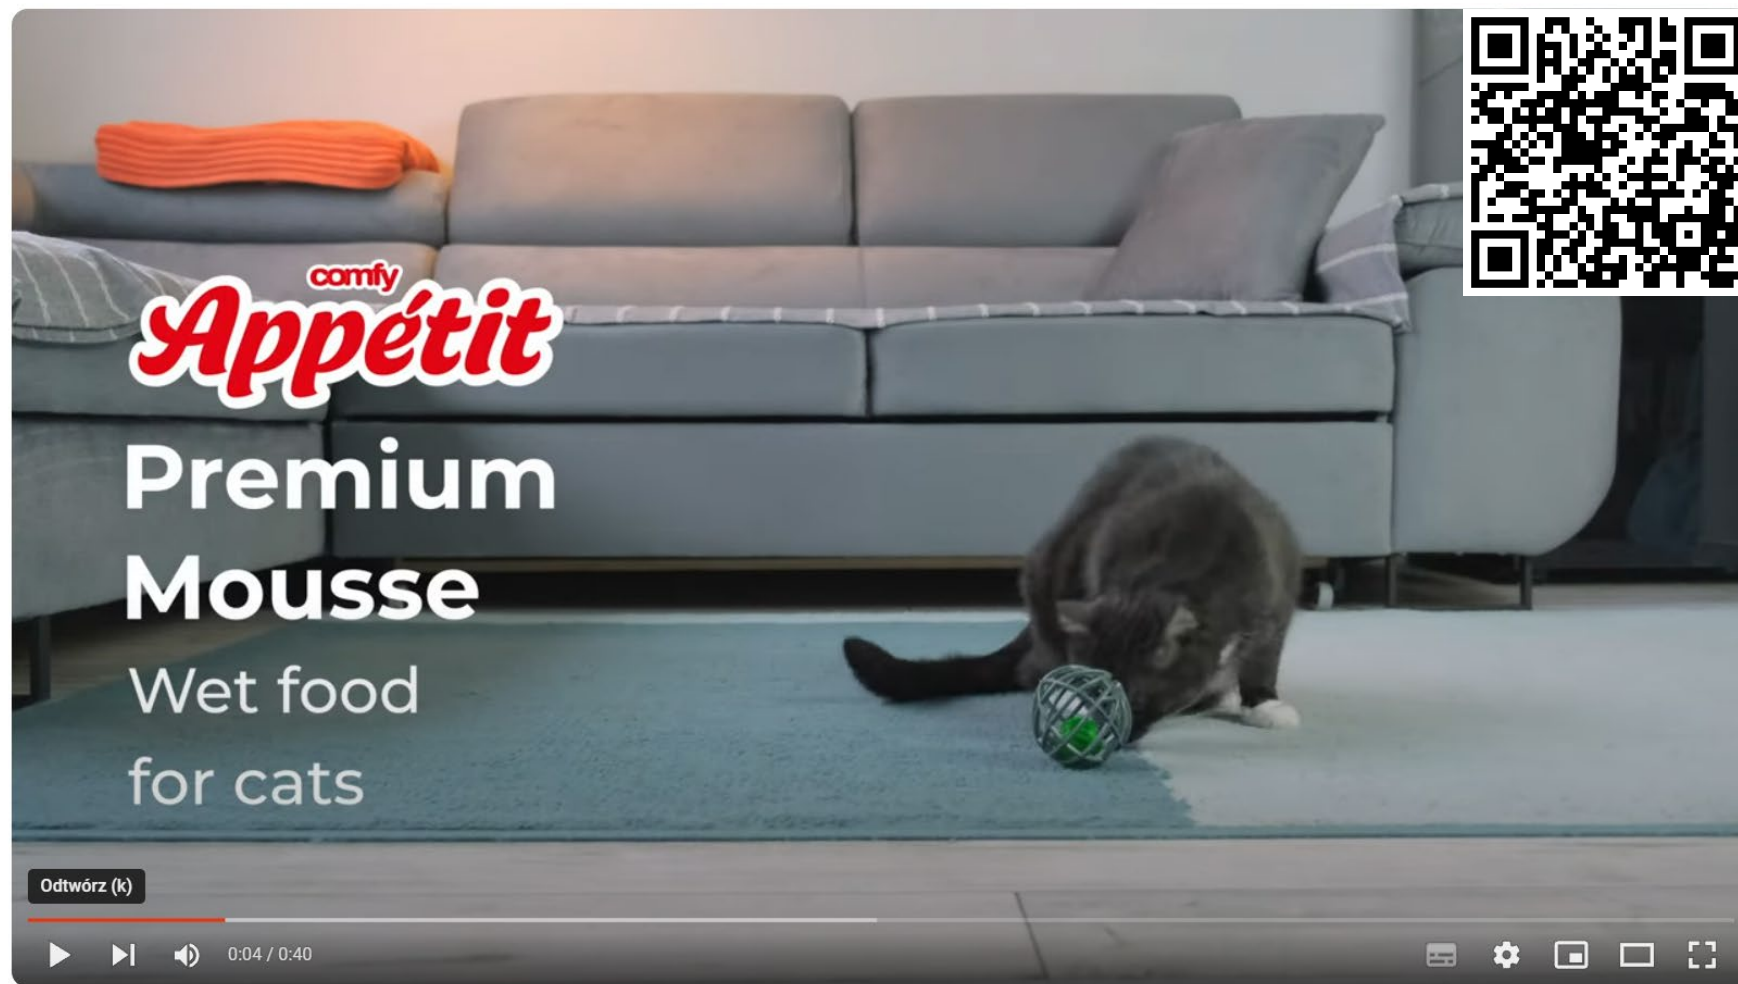

Watch
Mr Kowalsky

click or scan QR code to watch
the video on YouTube

Comfy Appetit Premium Mousse 4K HQ