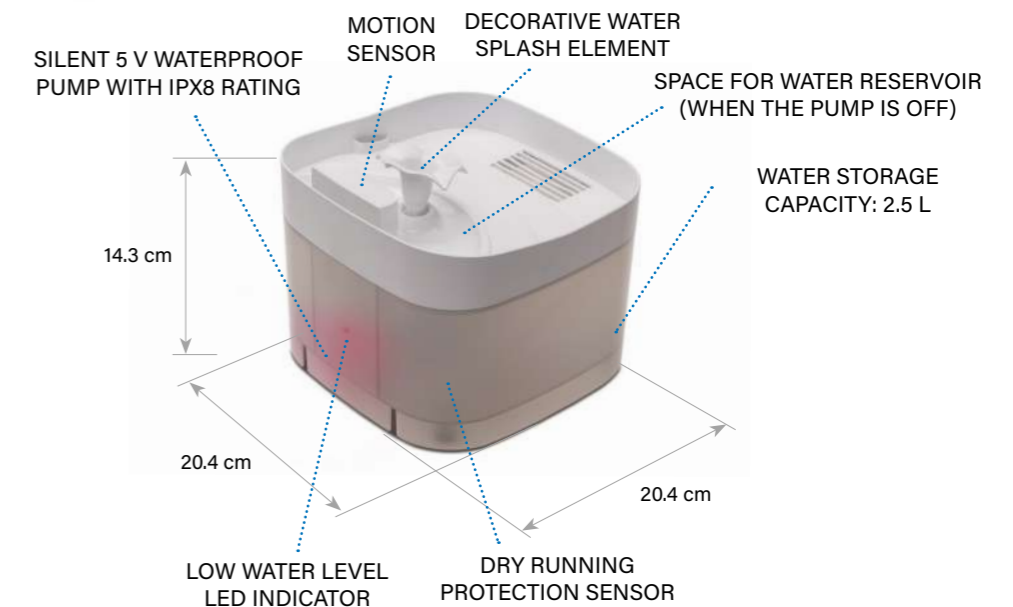

PL Automatyczne poidło dla psów i kotów o pojemności 2,5 litra z wymiennym filtrem dołączonym do zestawu. Posiada cichą, energooszczędną pompę o bezpiecznym napięciu elektrycznym, czujnik zabezpieczający przed pracą pompy „na sucho” i diodę LED sygnalizującą zbyt niski poziom wody. Wyposażone w funkcję awaryjnego przechowywania wody. Sposób pracypoidła można dostosować do potrzeb pupila. Dostępne w wersji z czujnikiem ruchu oraz bez czujnika ruchu.

FR Abreuvoir automatique pour chiens et chats avec filtre remplaçable inclus. Sa capacité de stockage est de 2,5 litres. Il est équipé d'une pompe silencieuse et économe en énergie, d'une tension de sécurité, d'un capteur qui empêche la pompe de fonctionner à sec et d'un voyant qui indique que le niveau d'eau est trop bas. Il est équipé d'une fonction de stockage de l'eau en cas d'urgence. Le fonctionnement de l'abreuvoir peut être adapté aux besoins de votre animal. Disponible en version avec ou sans détecteur de mouvement.

CS Automatická napáječka pro psy a kočky s vyměnitelným filtrem v balení. Její objem je 2,5 litru. Má tiché, energeticky úsporné čerpadlo s bezpečným napětím, čidlo, které zabraňuje chodu čerpadla „na sucho”, a kontrolku signalizující příliš nízkou hladinu vody. Je vybavena funkcí nouzového zásobníku vody. Způsob fungování napáječky lze přizpůsobit potřebám vašeho zvířete. K dispozici je verze s snímačem pohybu a bez něj.