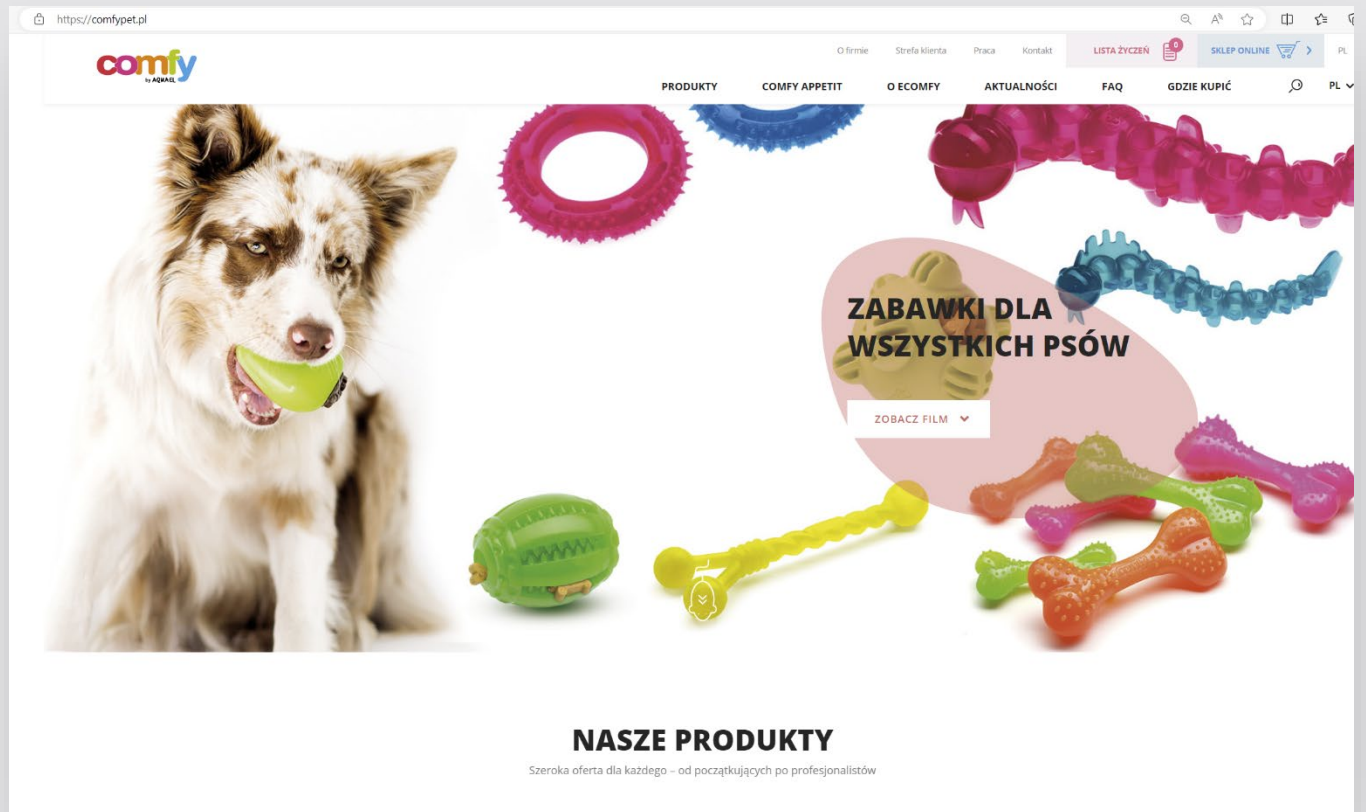

Indeks: 129672 / 129673 / 129674

DENTAL BONE PINEAPPLE

8.5 CM / 12.5 CM / 16.5 CM

Indeks: 129678 / 129679 / 129680

Visit our
webpage
and learn
more

learn more >>

AQUAEL sp. z o.o.
ul. Krasnowolska 50
02-849 Warszawa, Poland