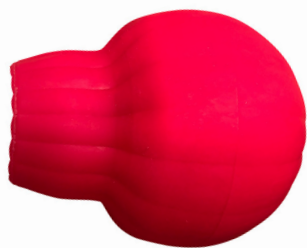

Snacky Bowl pink

📏 12,0 cm
113574

📦 6 pcs

Snacky Bowl green

📏 12,0 cm
113575

📦 6 pcs

snack
not included

Snacky Worm