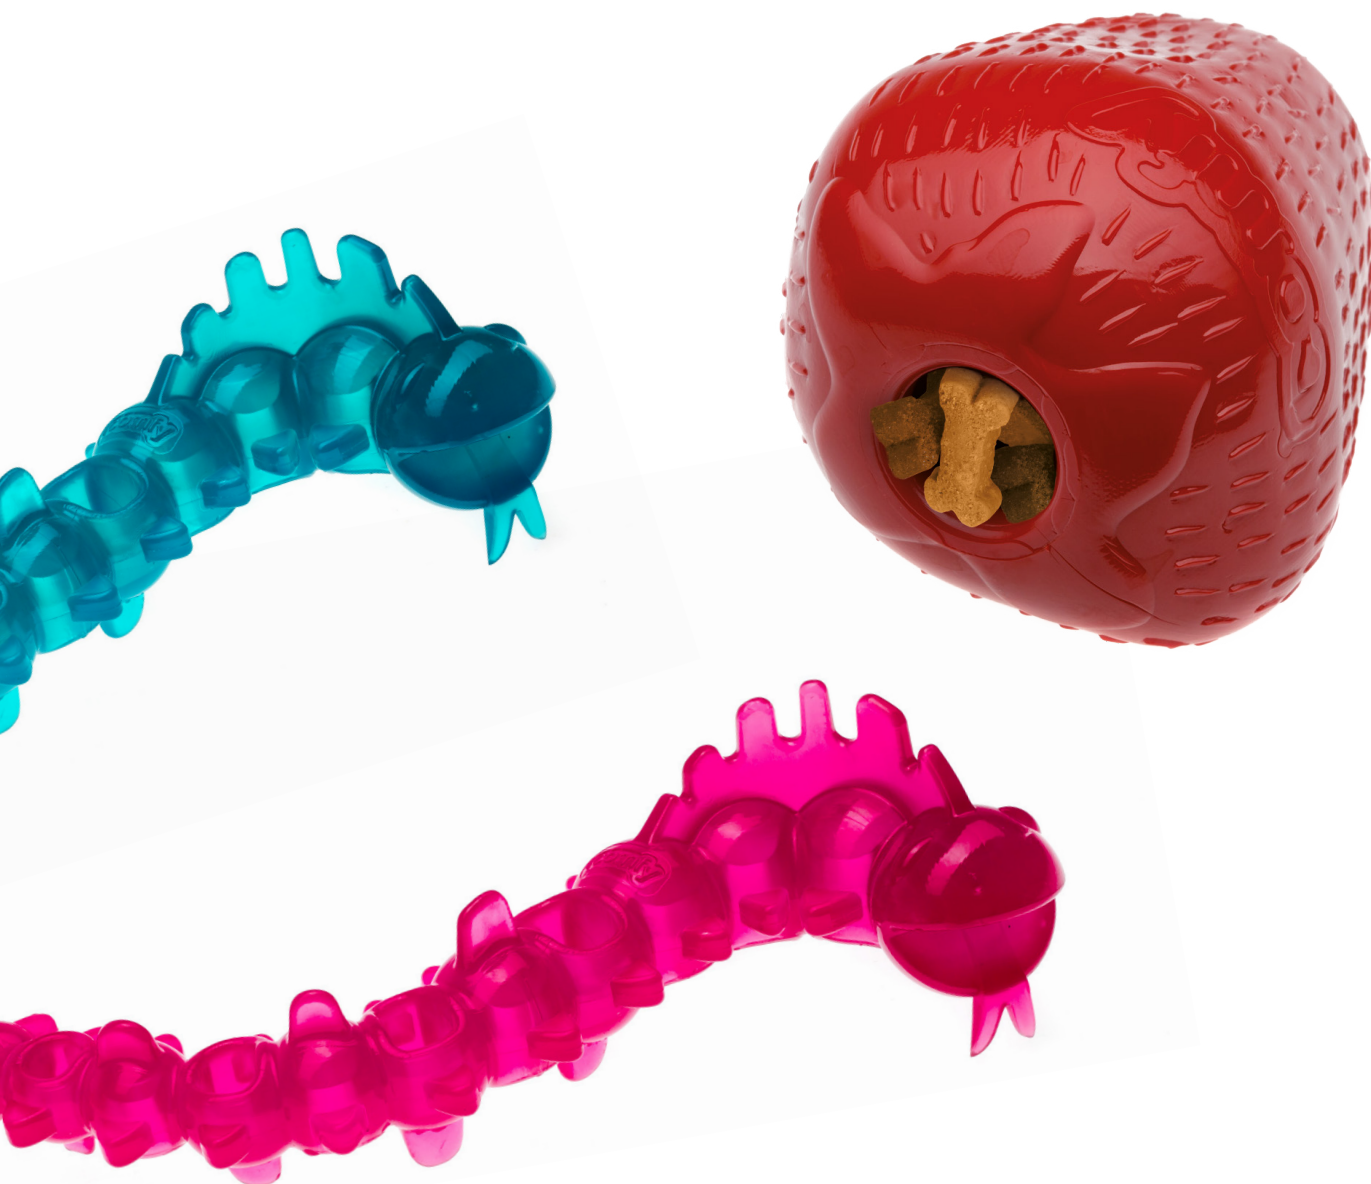

Licorice Dental Bone
 3.35 in # 122426

4.9 in # 122427

Licorice Dental Bone
 6.5 in # 122428

STRONG DOG TOYS

Extremely durable dog toys that are specially designed for very active dogs with strong jaws that tend to destroy regular dog toys within a matter of days. The toys are made of extremely durable thermoplastic rubber (TPE). Thanks to their unmatched resistance to biting, the toys will last for a long time even if used by dogs that can quickly destroy a regular toy.

Strong Dog Rope ball
 19 17,5 x 2,5 x 2,5 in
 # 122421

Strong Dog Rope Strawberry
 19 17,7 x 3 x 2,5 in
 # 122418

Strong Dog Rope Hammer
 19 19,5 x 5 x 2 in
 # 122419

Strong Dog Rope Stick
 19 20,8 x 2 x 1,5 in
 # 122417

SNACKY DOG TOYS

PLUG SNACK TOYS are unique pet toys that feature a integrated treat holder that are fun and will keep your pet engaged in play for a long time. COMFY toys compatible with the replaceable PLUG SNACK treat insets.