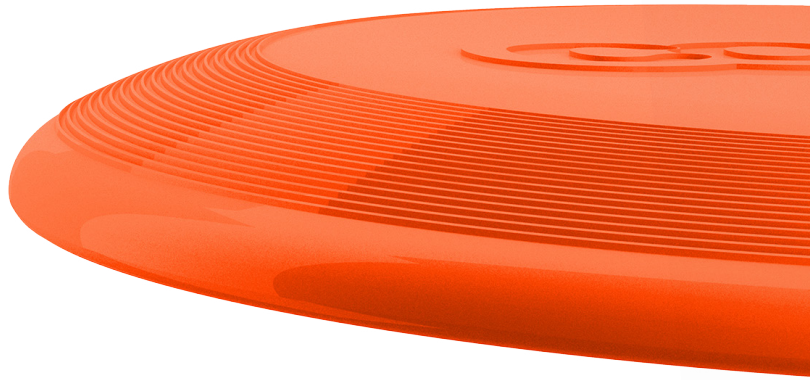

SUPER FLY DISC

A new item in the portfolio of COMFY, a proven Polish brand producing durable and safe accessories for animals! SUPER FLY DISC is a modern "frisbee" toy available in two sizes. Created by experienced designers and animal lovers, then carefully manufactured at the manufacturing plant located in Suwalki. Perfect for dogs of all breeds. The bright color makes it look great on the shelf, attracts attention and encourages purchase.