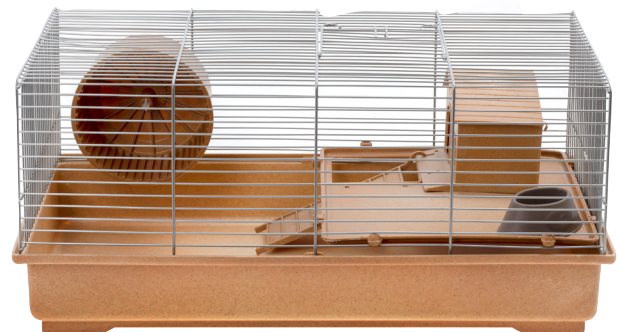

Manufacturer:
AQUAEL Janusz Jankiewicz sp. z o.o.
Krasnowolska 50, 02-849 Warsaw, Poland

+48 22 644 76 16
export@aquael.pl
www.comfypet.pl