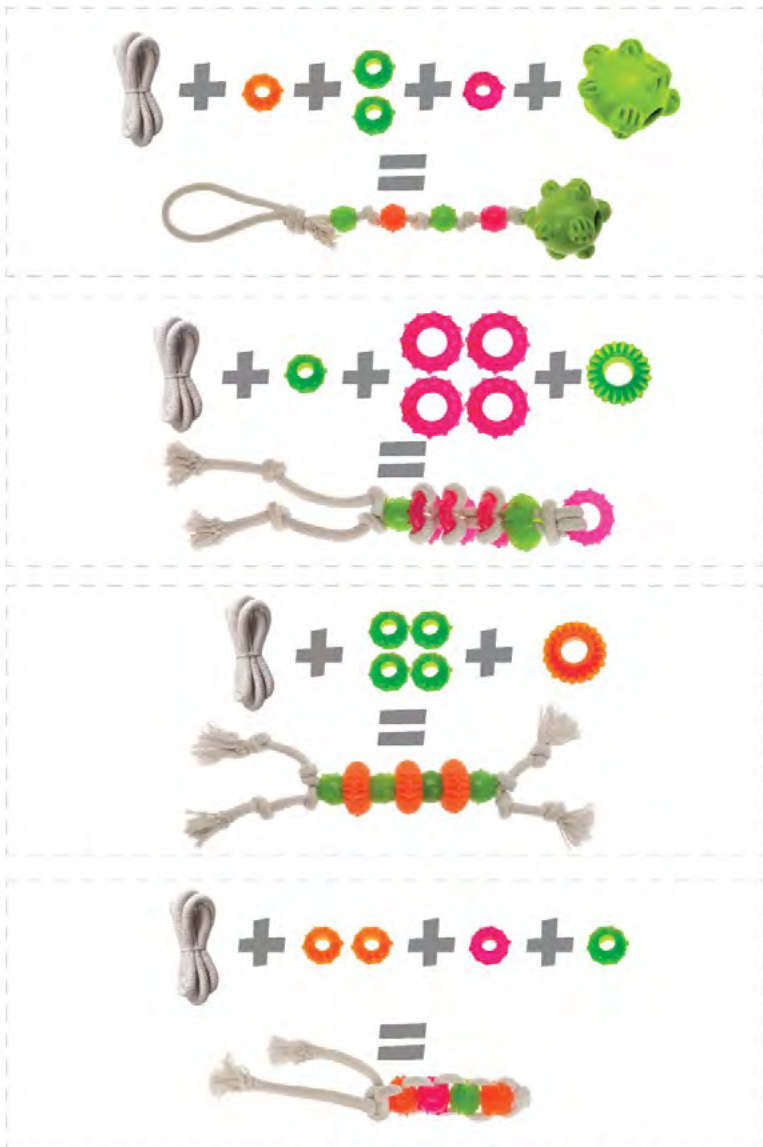

# Create & Play

Used toys :

Snacky ball

Mint Dental Rugby

not included

Pink bead

35 pcs  
# 121633  
5 905546 318518 >  
📦 6 pcs

Green bead