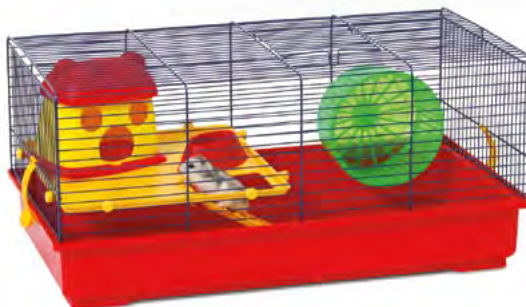

**Astro 2 Fun**

☐ 57,0 x 30,0 x 26,0 cm  
# 109623

4 pcs

**Astro 2 Starter kit**

☐ 57,0 x 30,0 x 26,0 cm  
# 109624

4 pcs

MIX CLOLOR