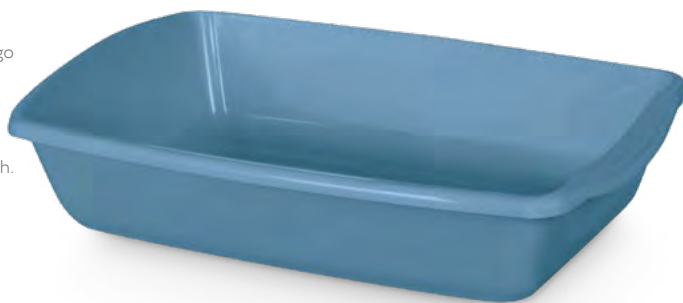

Cleo Classic line

- ☞ The Cleo Classic line cat litter boxes are made of high-quality non-toxic plastic. Ideal for teaching kittens and adult cats to use the toilet. The boxes are available in a variety of trendy colours and colour combinations.
- ☞ Cleo Classic line kuwety dla kota wykonane z wysokiej jakości nietoksycznego tworzywa. Idealne dla dorosłych kotów i kociąt do nauki czystości. Kuwety dostępne są w modnej i bogatej kolorystyce.
- ☞ Cleo Classic line und Katzentoiletten aus hochwertigem und ungiftigem Kunststoff. Perfekt geeignet, um Katzen und Katzenjungen Reinlichkeit beizubringen. Die Katzentoiletten sind in vielen angesagten Farben erhältlich.
- ☞ Cleo Classic line – лотки для кошек, изготовленные из высококачественной нетоксичной пластмассы. Идеально подходят для обучения котят и взрослых котов соблюдению чистоты. Цвета предлагаемых лотков модны и разнообразны.