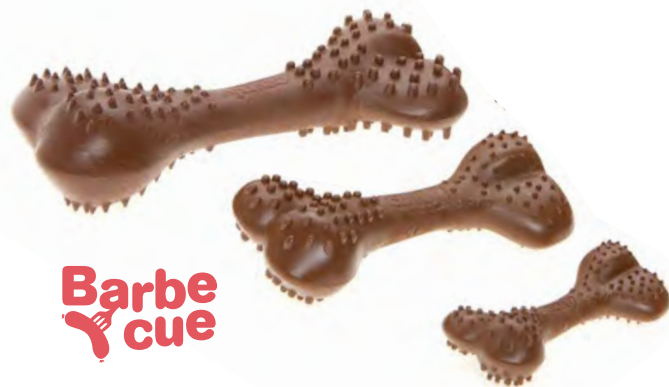

Barbecue Dental Bone

NEW

- 🐾 Toys for dogs made of TPE plastic. They clean and massage the gums, do not drown, barbecue fragrance.
- 🐾 Zabawki dla psów z tworzywa TPE. Czyszczą i masują dziąsła, nie toną, o zapachu barbecue.
- 🐾 Hundespielzeuge aus TPE-Kunststoff. Sie reinigen und massieren das Zahnfleisch, ertrinken nicht, mit dem Geruch von Barbecue.
- 🐾 Игрушки для собак из термопластичного эластомера (TPE). Чистят и массируют десны, не тонут, с запахом барбекю.

Barbecue Dental Bone

☐ 8,5x4,0x2,0 cm

121459

📦 12 pcs

☐ 12,5x5,0x3,0 cm

121460

📦 6 pcs

☐ 16,5x7,0x4,5 cm

121461

📦 6 pcs

**Barbe
cue**

Licorice Dental Bone

NEW

- 🐾 Toys for dogs made of TPE plastic. They clean and massage the gums, do not drown, licorice fragrance.
- 🐾 Zabawki dla psów z tworzywa TPE. Czyszczą i masują dziąsła, nie toną, o zapachu lukrecji.
- 🐾 Hundespielzeuge aus TPE-Kunststoff. Sie reinigen und massieren das Zahnfleisch, ertrinken nicht, mit dem Geruch von Lakritze.
- 🐾 Игрушки для собак из термопластичного эластомера (TPE). Чистят и массируют десны, не тонут, с запахом лакрицы.

Licorice Dental Bone

☐ 8,5x4,0x2,0 cm

121618

📦 12 pcs

☐ 12,5x5,0x3,0 cm

121462

📦 6 pcs

☐ 16,5x7,0x4,5 cm

121463

📦 6 pcs