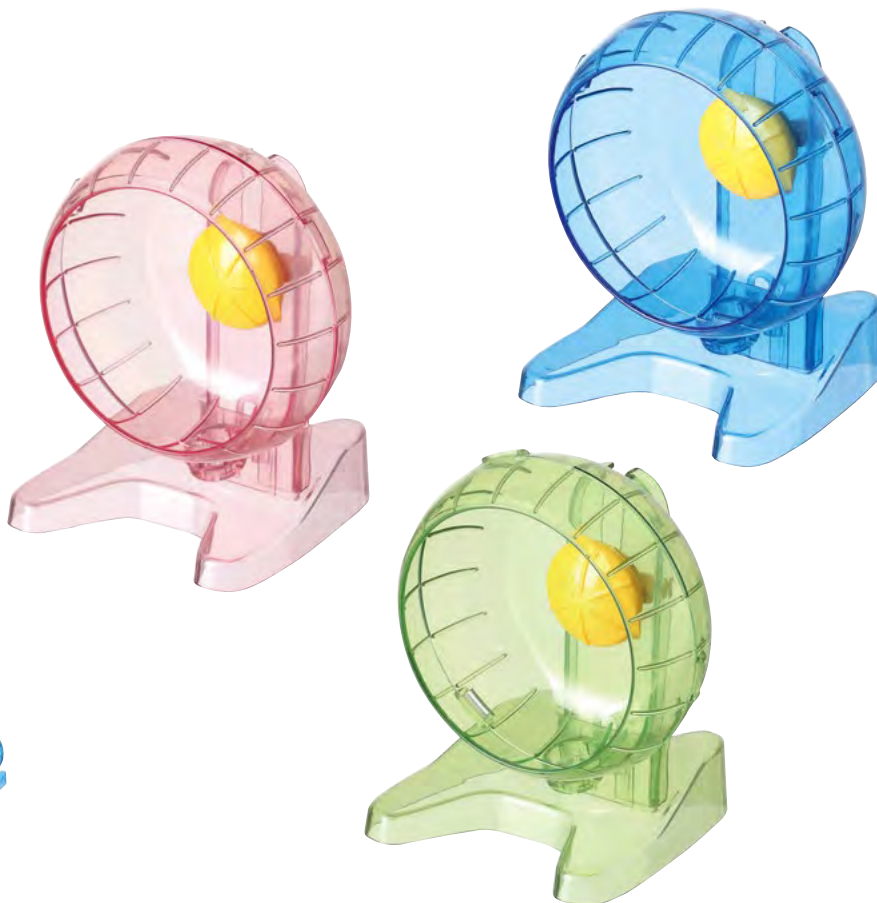

Exercise wheel for rodents

- Ⓜ Exercise wheel for rodents.
- Ⓜ Kotowrotek dla gryzoni.
- Ⓜ Laufrad für Nagetiere.
- Ⓜ Колесо для грызунов.

Ⓜ 13,0 cm
252982

Ⓜ 72 pcs

Ⓜ 14,0 cm
252983

Ⓜ 72 pcs