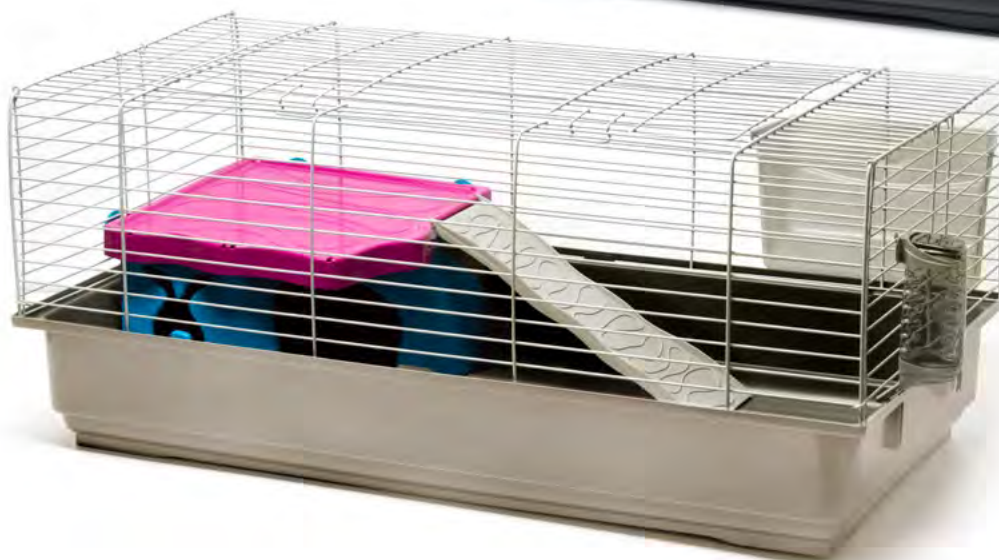

Bunny Plus

- ⑨ Cage for guinea pigs and rabbits. It is made of the highest-quality materials. The strong plastic of the bottom tray ensures trouble-free operation for many years to come. Thanks to its Italian design and excellent workmanship, the cage is both practical and pleasing to the eye.
- ⑩ Klatka dla świnek morskich i królików. Wykonana z najwyższej klasy materiałów, Mocny plastik dolnej kuwety zapewnia bezawaryjne użytkowanie klatki przez wiele lat. Włoski design i solidne wykonanie sprawiają, że klatka jest zarówno praktyczna jak i estetyczna.
- ⑪ Käfig für Meerschweinchen und Kaninchen. Gefertigt aus qualitativ hochwertigsten Materialien. Das strapazierfähige Plastik der Unterwanne garantiert einen langjährigen störungsfreien Gebrauch des Käfigs. Durch das italienische.
- ⑫ Клетка для морских свинок и кроликов. Идеально подходит морским свинкам и кроликам. Изготовлена из материалов высочайшего качества. Крепкий пластик поддона обеспечит безаварийную эксплуатацию клетки в течение многих лет. Благодаря итальянскому дизайну и качественному исполнению клетка не только практична, но и эстетична.

Bunny 1 Plus

80,0x40,5x34,0 cm

122366

5 905546 322836 >

2 pcs

Bunny 2 Plus

87,0x48,0x38,0 cm

122367

5 905546 322843 >

2 pcs

Bunny 3 Plus

101,0x53,0x42,0 cm

122368

5 905546 322850 >

2 pcs